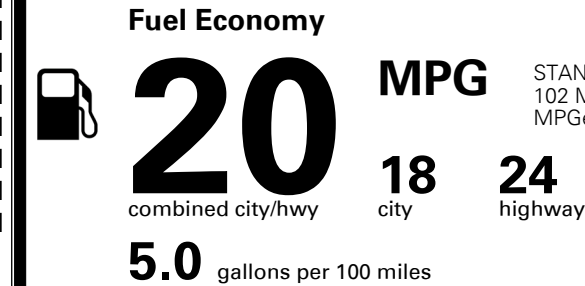

EPA DOT Fuel Economy and Environment

Gasoline Vehicle

STANDARD SUVs range from 13 to 102 MPG. The best vehicle rates 140 MPGe.

You spend
$3,750
more in fuel costs
over 5 years
compared to the
average new vehicle.

Annual fuel cost
$2,700