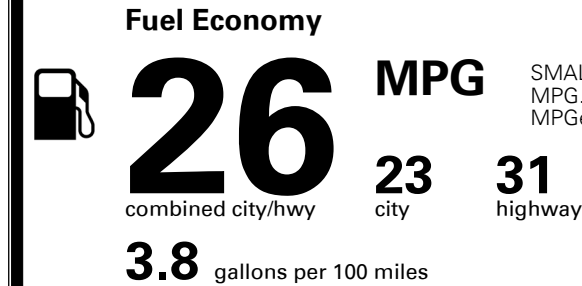

TOTAL ADDITIONAL WEIGHT: 13.7

*Additional terms and conditions apply.

**Kia Connect may be currently unavailable for some Model Year 2022 and newer vehicles sold or purchased in Massachusetts; please see owners.kia.com for more information.

EPA DOT Fuel Economy and Environment

Gasoline Vehicle

SMALL SUVs range from 14 to 118 MPG. The best vehicle rates 140 MPGe.

You spend \$500 more in fuel costs over 5 years compared to the average new vehicle.