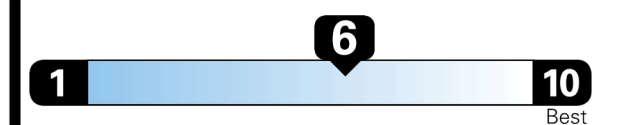

Fuel Economy & Greenhouse Gas Rating (tailpipe only)