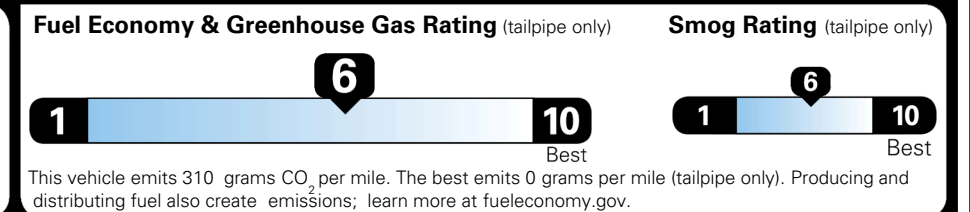

Actual results will vary for many reasons, including driving conditions and how you drive and maintain your vehicle. The average new vehicle gets 29 MPG and costs $8,500 to fuel over 5 years. Cost estimates are based on 15,000 miles per year at $ 3.30 per gallon. MPGe is miles per gasoline gallon equivalent. Vehicle emissions are a significant cause of climate change and smog.

fueleconomy.gov
Calculate personalized estimates and compare vehicles