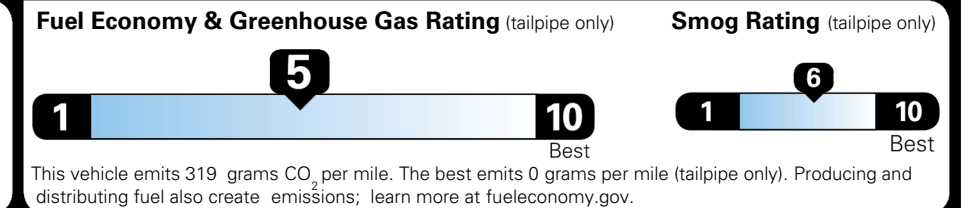

TOTAL ADDITIONAL WEIGHT:

EPA DOT Fuel Economy and Environment

Gasoline Vehicle

You spend
\$250
 more in fuel costs
 over 5 years
 compared to the
 average new vehicle.

Annual fuel cost
\$1,650

Actual results will vary for many reasons, including driving conditions and how you drive and maintain your vehicle. The average new vehicle gets 29 MPG and costs \$8,000 to fuel over 5 years. Cost estimates are based on 15,000 miles per year at \$ 3.10 per gallon. MPGe is miles per gasoline gallon equivalent. Vehicle emissions are a significant cause of climate change and smog.