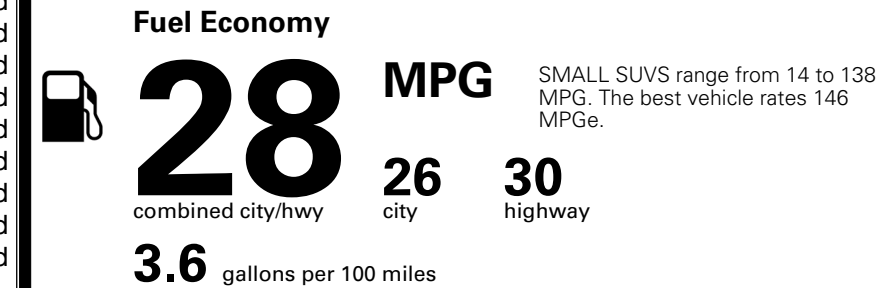

TOTAL ADDITIONAL WEIGHT:

EPA DOT Fuel Economy and Environment

Gasoline Vehicle

You spend
\$250
 more in fuel costs
 over 5 years
 compared to the
 average new vehicle.

Annual fuel cost
\$1,650

Actual results will vary for many reasons, including driving conditions and how you drive and maintain your vehicle. The average new vehicle gets 29 MPG and costs \$8,000 to fuel over 5 years. Cost estimates are based on 15,000 miles per year at \$ 3.10 per gallon. MPGe is miles per gasoline gallon equivalent. Vehicle emissions are a significant cause of climate change and smog.