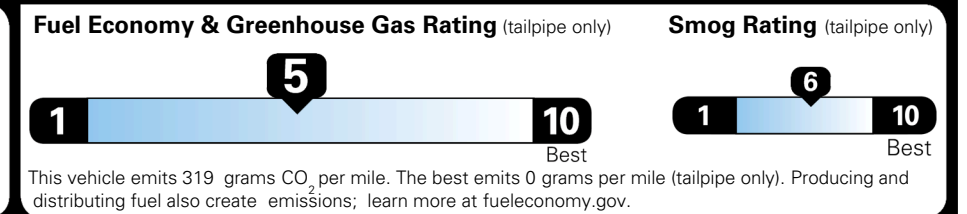

Actual results will vary for many reasons, including driving conditions and how you drive and maintain your vehicle. The average new vehicle gets 29 MPG and costs $8,000 to fuel over 5 years. Cost estimates are based on 15,000 miles per year at $ 3.10 per gallon. MPGe is miles per gasoline gallon equivalent. Vehicle emissions are a significant cause of climate change and smog.

fueleconomy.gov

Calculate personalized estimates and compare vehicles

GOVERNMENT 5-STAR SAFETY RATINGS

Overall Vehicle Score	Not Rated	
Based on the combined rating of frontal, side and rollover. Should ONLY be compared to other vehicles of similar size and weight.		
Frontal Crash	Driver Passenger	Not Rated
Based on the risk of injury in a frontal impact. Should ONLY be compared to other vehicles of similar size and weight.		
Side Crash	Front seat Rear seat	Not Rated
Star ratings based on the risk of injury in a side impact.		
Rollover	Not Rated	
Star ratings based on the risk of rollover in a single-vehicle crash.		

Star ratings range from 1 to 5 stars (★★★★★) with 5 being the highest.
Source: National Highway Traffic Safety Administration (NHTSA).
www.safercar.gov or 1-888-327-4236

Manufacturer's suggested retail price includes Manufacturer's recommended pre-delivery service. License and title fees, state and local taxes and other dealer installed options and accessories are not included in the manufacturer's suggested retail price.

PARTS CONTENT INFORMATION

FOR VEHICLES IN THIS CAR LINE U.S./CANADIAN PARTS CONTENT: 0 %

MAJOR SOURCES OF FOREIGN PARTS: KOREA: 90%

NOTE: PARTS CONTENT DOES NOT INCLUDE FINAL ASSEMBLY, DISTRIBUTION, OR OTHER NON-PARTS COSTS.

FOR THIS VEHICLE FINAL ASSEMBLY POINT: GWANGJU, KOREA

COUNTRY OF ORIGIN ENGINE (MOTOR): KOREA

TRANSMISSION: KOREA