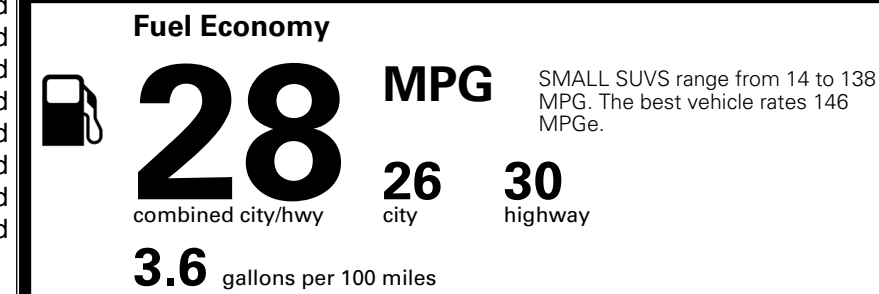

TOTAL MANUFACTURER'S SUGGESTED RETAIL PRICE ▶

\$ 32,565.00

TOTAL ADDITIONAL WEIGHT: 0.9

EPA DOT Fuel Economy and Environment

Gasoline Vehicle

You spend \$250
 more in fuel costs over 5 years compared to the average new vehicle.